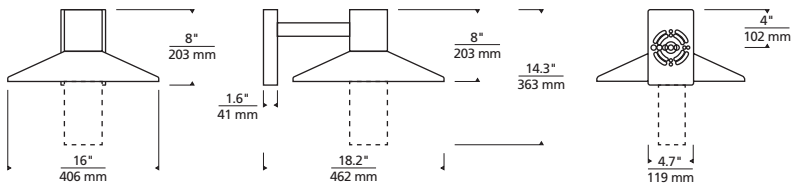

* Visit techlighting.com for specific warranty limitations and details.

ASH 16
shown in charcoal/clear cylinder

ASH 16
shown in bronze/clear lens

ORDERING INFORMATION

PRODUCT	CRI/CCT	LENGTH	LENS	FINISH	VOLTAGE	OPTIONS
7000WASH	L927	LED LO-OUTPUT 90 CRI, 2700K	16 16"	C CLEAR CYLINDER	UNV 120V-277V UNIVERSAL	NONE
	H927	LED HI-OUTPUT 90 CRI, 2700K		D CLEAR LENS		Z BRONZE
	L930	LED LO-OUTPUT 90 CRI, 3000K	H CHARCOAL	SP SURGE PROTECTION		
	H930	LED HI-OUTPUT 90 CRI, 3000K	PCSP BUTTON PHOTOCONTROL & SURGE PROTECTION			