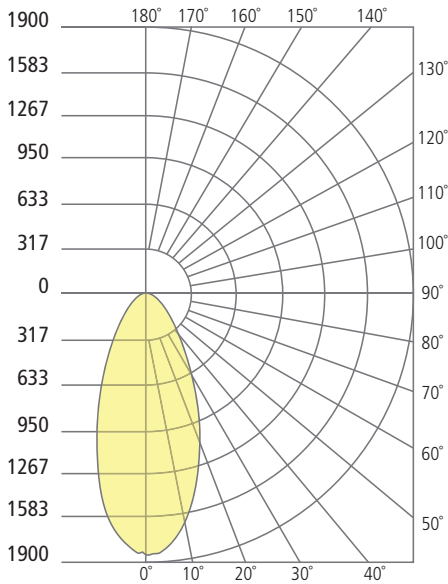

The Ash outdoor wall sconce is a modern take on the classic industrial-style light fixture. The Ash features a sleek metal shade and clear diffuser that creates a column of diffused light from under the shade. Ash wall sconces feature energy-efficient, fully dimmable integrated LED lighting. Available in four sizes (8", 10", 12", 16") and two finishes: Bronze and Charcoal.

* Visit techlighting.com for specific warranty limitations and details.

ASH 16
shown in charcoal/clear cylinder

ASH 16
shown in bronze/clear lens

ORDERING INFORMATION

PRODUCT	CRI/CCT	LENGTH	LENS	FINISH	VOLTAGE	OPTIONS
7000WASH	L927	LED LO-OUTPUT 90 CRI, 2700K	16 16"	C CLEAR CYLINDER	UNV 120V-277V UNIVERSAL	NONE
	H927	LED HI-OUTPUT 90 CRI, 2700K		D CLEAR LENS		Z BRONZE
	L930	LED LO-OUTPUT 90 CRI, 3000K	H CHARCOAL	SP SURGE PROTECTION		
	H930	LED HI-OUTPUT 90 CRI, 3000K	PCSP BUTTON PHOTOCONTROL & SURGE PROTECTION			

Ash 16

PHOTOMETRICS*

*For latest photometrics, please visit www.techlighting.com/OUTDOOR

ASH 16 WITH CLEAR LENS

Total Lumen Output: 1406
 Total Power: 18
 Luminaire Efficacy: 78
 Color Temp: 3000K
 CRI: 90
 BUG Rating: B1-U0-G0