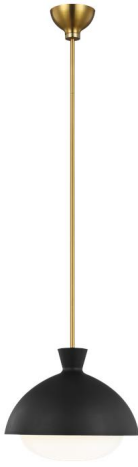

## AEP1031BBSMBK: One Light Large Pendant

**Collection:** Lucerne

The Lucerne is contemporary with time-honored appeal in a low profile, yet large-scale silhouette that exudes understated elegance

Hand-applied treatment of real gold leaf that lines the interior of the shade while a silk screen glass diffuser softens the illumination

Silk screen White inside clear outside glass

cETL listed for damp locations

Supplied with 15 feet of wire

**UPC #:**014817616187

**Finish:** Midnight Black and Burnished Brass (MBKBBS)

### Dimensions:

**Diameter:** 15.38"  
**Width:** 15.38"  
**Height:** 12.62"  
**Weight:** 5.5 lbs.

**Wire:** 180" (color; Clear Silver)

**Mounting Proc.:** Universal Mounting Plate

**Connection:** Mounted To Box

### Features:

- This product may be mounted on a sloped ceiling
- This fixture features mouth-blown glass and slight variations are an inherent part of the handcrafting process.
- Easily converts to LED with optional replacement lamps
- Meets Title 24 energy efficiency standards
- Title 24 compliant if used with Joint Appendix (JA8) approved light bulbs listed in the California Energy Commission Appliance database.