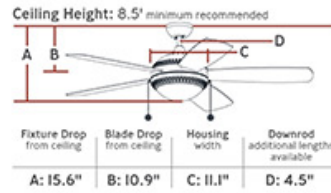

5DIO52AGPD: Discus Ornate 52 LED Ceiling Fan in Aged Pewter with Light Grey Weathered Oak Blades and Light Kit

Collection: Discus Ornate 52 LED

AC Motor

Finishing cap (blinking plate) sold separately - MC360AGP

Compatible with MC93AGP slope ceiling canopy kit.

UPC #:014817576559

Finish: Aged Pewter (AGP)

Blade Finish: Light Grey Weathered Oak

Blade Finish 2: Undefined

Specification Images:

Dimensions:

- **Diameter:** 52"
- **Weight:** 19.2 lbs.
- **Number Of Speeds:** 3
- **Reverse Switch:** Manual
- **Rev. Switch Location:** Top of Housing
- **Motor Size:** 153 X 18
- **Diameter of Housing:** 11
- **Uplight Included:** No
- **Light Kit Included:** Yes
- **Remote Included:** None
- **Remote Group(s):**

Bulbs:

1 - LED Integrated Array 20.0w Max. 120v included

Features:

- This product may be mounted on a sloped ceiling
- This product is dimmable.
- This fan comes with a light kit.
- This advanced LED technology is carefully designed and selected to consist of the highest quality LED chipsets for superior performance and reliability.
- Fixture is operated with a pull chain
- This product complies with TSCA Title VI
- Integrated LED fixtures that meet the high efficacy LED standards set forth in Title 24 and are listed in the California Energy Commission Appliance database.

Material List:

- 1 Body - Steel - Aged Pewter
- 5 Blade - Plywood - Light Grey Weathered Oak

Safety Listing:

Safety Listed for Dry Locations

Instruction Sheets:

- English (5DIO52XXD-CUL-ENG)
- French (5DIO52XXD-CUL-CF)

Shade / Glass / Diffuser Details:

Part	Material	Finish	Quantity	Item Number	Length	Width	Height	Diameter	Fitter Diameter	Shade Top Length	Shade Top Width	Shade Top Diameter
Shade	Glass	Matte Opal	1				3.12	9.0				

Backplate / Canopy Details:

Type	Height / Length	Width	Depth	Diameter	Outlet Box Up	Outlet Box Down
Canopy	2.25			5.12