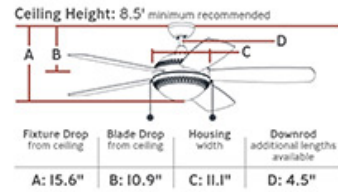

VISUAL COMFORT & Co.

5DIO52AGPD: Discus Ornate 52 LED Ceiling Fan in Aged Pewter with Light Grey Weathered Oak Blades and Light Kit

Specification Images:

Collection: Discus Ornate 52 LED

AC Motor

Finishing cap (blanking plate) sold separately - MC360AGP

Compatible with MC93AGP slope ceiling canopy kit.

UPC #: 014817576559

Finish: Aged Pewter (AGP)

Blade Finish: Light Grey Weathered Oak

Blade Finish 2: Undefined

Dimensions:

Diameter:	52"
Weight:	19.2 lbs.
Number Of Speeds:	3
Reverse Switch:	Manual
Rev. Switch Location:	Top of Housing
Motor Size:	153 X 18
Diameter of Housing:	11.1
Uplight Included:	No
Light Kit Included:	Yes
Remote Included:	None
Remote Group(s):	

Bulbs:

1 - LED Integrated Array 20.0w Max. 120v included

Features:

- This product may be mounted on a sloped ceiling
- This product is dimmable.
- This fan comes with a light kit.
- This advanced LED technology is carefully designed and selected to consist of the highest quality LED chipsets for superior performance and reliability.
- Fixture is operated with a pull chain
- This product complies with TSCA Title VI
- Integrated LED fixtures that meet the high efficacy LED standards set forth in Title 24 and are listed in the California Energy Commission Appliance database.

Material List:

1 Body - Steel - Aged Pewter
5 Blade - Plywood - Light Grey Weathered Oak

Safety Listing:

Safety Listed for Dry Locations

Instruction Sheets:

English (5DIO52XXD-CUL-ENG)
French (5DIO52XXD-CUL-CF)

Shade / Glass / Diffuser Details:

Part	Material	Finish	Quantity	Item Number	Length	Width	Height	Diameter	Fitter Diameter	Shade Top Length	Shade Top Width	Shade Top Diameter
Shade	Glass	Matte Opal	1				3.12	9.0