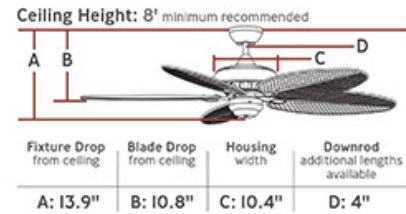

VISUAL COMFORT & CO.

5CU52RB: Cruise Outdoor 52 Ceiling Fan in Roman Bronze with American Walnut Blades

Specification Images:

Collection: Cruise Outdoor 52

AC Motor

Compatible with MC93RB slope ceiling canopy kit.

UPC #: 026586978281

Finish: Roman Bronze (RB)

Blade Finish: American Walnut ABS w/Grain

Blade Finish 2: Undefined

Dimensions:

Diameter:	52"
Weight:	21.1 lbs.
Number Of Speeds:	3
Reverse Switch:	Manual
Rev. Switch Location:	Switch Housing
Motor Size:	172 X 20
Diameter of Housing:	10.4
Capacitor Value:	4.5+6+6/350V/90C
Lead Wire Length:	78 inches
Uplight Included:	No
Remote Included:	None
Remote Group(s):	CK250, CK300, ESSWC-2/-3, CKF210, CKF310

Features:

- This product may be mounted on a sloped ceiling
- This fan is adaptable with a light kit.
- Fixture is operated with a pull chain

Material List:

- 1 Body - Steel - Roman Bronze
- 5 Blade - ABS - American Walnut ABS w/Grain

Safety Listing:

Safety Listed for Wet Locations

Instruction Sheets:

- English (5CU52XX-CUL-ENG)
- French (5CU52XX-CUL-CF)

Backplate / Canopy Details:

Type	Height / Length	Width	Depth	Diameter	Outlet Box Up	Outlet Box Down
Canopy	2.25			5.12		

Blade Details:

Blade Group	Diameter	Included	RPM Hi	CFM Hi	Watts Hi	Amps Hi	RPM Med	CFM Med	Watts Med	Amps Med	RPM Low	CFM Low	Watts Low	Amps Low
	52	Yes	162.0	4324.0	67.6	0.57					69.0	2007.0	14.1	0.26
	52	Yes	162.0	4324.0	67.6	0.57					69.0	2007.0	14.1	0.26
	52	Yes	162.0	4324.0	67.6	0.57					69.0	2007.0	14.1	0.26
	52	Yes	162.0	4324.0	67.6	0.57					69.0	2007.0	14.1	0.26
	52	Yes	162.0	4324.0	67.6	0.57					69.0	2007.0	14.1	0.26

Visual Comfort & Co. reserves the right to revise the design of components of any product due to parts availability or change in safety listing standards without assuming any obligation or liability to modify any products previously manufactured and without notice. This literature depicts a product design that is the sole and exclusive property of Visual Comfort & Co.. In compliance with U.S copyright and patent requirements, notification is hereby presented in this form that this literature, or the product it depicts, is not to be copied, altered or used in any manner without the express written consent of, or contrary to the best interests of Visual Comfort & Co.