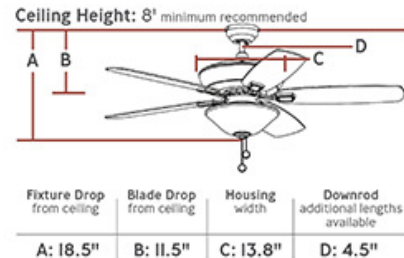

VISUAL COMFORT & Co.

5CSM60AGP: Colony 60 Ceiling Fan in Aged Pewter with Light Grey Weathered Oak Blades Specification Images:

Collection: Colony 60

AC Motor

Compatible with MC93AGP slope ceiling canopy kit.

UPC #: 014817576672

Finish: Aged Pewter (AGP)

Blade Finish: Light Grey Weathered Oak

Blade Finish 2: Undefined

Dimensions:

Diameter:	60"
Weight:	18.9 lbs.
Number Of Speeds:	3
Reverse Switch:	Manual
Rev. Switch Location:	Switch Housing
Motor Size:	188 X 20
Diameter of Housing:	13.8
Capacitor Value:	4+5+6
Lead Wire Length:	78 inches
Uplight Included:	No
Remote Included:	None
Remote Group(s):	NEO, CK250, NEO, CK250, NEO, CK250, NEO, CK250

Features:

- This product may be mounted on a sloped ceiling
- This fan is adaptable with a light kit.
- Flush mount hardware is included
- Fixture is operated with a pull chain
- This product complies with TSCA Title VI

Material List:

- 1 Body - Steel - Aged Pewter
- 5 Blade - Plywood - Light Grey Weathered Oak

Safety Listing:

Safety Listed for Damp Locations

Instruction Sheets:

- English (5CSM60XX-CUL-ENG)
- French (5CSM60XX-CUL-CF)

Backplate / Canopy Details:

Type	Height / Length	Width	Depth	Diameter	Outlet Box Up	Outlet Box Down
Canopy	2.25			5.12		

Blade Details:

Blade Group	Diameter	Included	RPM Hi	CFM Hi	Watts Hi	Amps Hi	RPM Med	CFM Med	Watts Med	Amps Med	RPM Low	CFM Low	Watts Low	Amps Low
	60	Yes	128.0	5489.0	72.3	0.6					58.0	2517.0	18.6	0.31
	60	Yes	128.0	5489.0	72.3	0.6					58.0	2517.0	18.6	0.31
	60	Yes	128.0	5489.0	72.3	0.6					58.0	2517.0	18.6	0.31

Visual Comfort & Co. reserves the right to revise the design or components of any product due to parts availability or change in safety listing standards without assuming any obligation or liability to modify any products previously manufactured and without notice. This literature depicts a product design that is the sole and exclusive property of Visual Comfort & Co.. In compliance with U.S copyright and patent requirements, notification is hereby presented in this form that this literature, or the product it depicts, is not to be copied, altered or used in any manner without the express written consent of, or contrary to the best interests of Visual Comfort & Co.