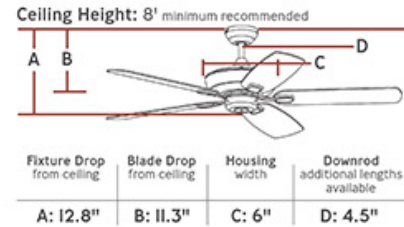

VISUAL COMFORT & Co.

5COM52AGP: Colony 52 Ceiling Fan in Aged Pewter with Light Grey Weathered Oak Blades

Specification Images:

Collection: Colony 52

AC Motor

Compatible with MC93AGP slope ceiling canopy kit.

UPC #: 014817576658

Finish: Aged Pewter (AGP)

Blade Finish: Light Grey Weathered Oak

Blade Finish 2: Undefined

Dimensions:

Diameter:	52"
Weight:	15.9 lbs.
Number Of Speeds:	3
Reverse Switch:	Manual
Rev. Switch Location:	Switch Housing
Motor Size:	153 X 18
Diameter of Housing:	11.8
Capacitor Value:	4.5+5+6uF 305V+250V+250V 105
Lead Wire Length:	78 inches
Uplight Included:	No
Remote Included:	None
Remote Group(s):	NEO, CK250, NEO, CK250, NEO, CK250, NEO, CK250

Features:

- This product may be mounted on a sloped ceiling
- This fan is adaptable with a light kit.
- Flush mount hardware is included
- Fixture is operated with a pull chain
- This product complies with TSCA Title VI

Material List:

1 Body - Steel - Aged Pewter
5 Blade - Plywood - Light Grey Weathered Oak

Safety Listing:

Safety Listed for Damp Locations

Instruction Sheets:

English (5COM52XX-CUL-ENG)
French (5COM52XX-CUL-CF)

Backplate / Canopy Details:

Type	Height / Length	Width	Depth	Diameter	Outlet Box Up	Outlet Box Down
Canopy	2.25			5.12		

Blade Details:

Blade Group	Diameter	Included	RPM Hi	CFM Hi	Watts Hi	Amps Hi	RPM Med	CFM Med	Watts Med	Amps Med	RPM Low	CFM Low	Watts Low	Amps Low
	52	Yes	152.0	4201.0	58.0	0.48					68.0	1901.0	13.4	0.23
	52	Yes	152.0	4201.0	58.0	0.48					68.0	1901.0	13.4	0.23
	52	Yes	152.0	4201.0	58.0	0.48					68.0	1901.0	13.4	0.23

Visual Comfort & Co. reserves the right to revise the design or components of any product due to parts availability or change in safety listing standards without assuming any obligation or liability to modify any products previously manufactured and without notice. This literature depicts a product design that is the sole and exclusive property of Visual Comfort & Co.. In compliance with U.S copyright and patent requirements, notification is hereby presented in this form that this literature, or the product it depicts, is not to be copied, altered or used in any manner without the express written consent of, or contrary to the best interests of Visual Comfort & Co.