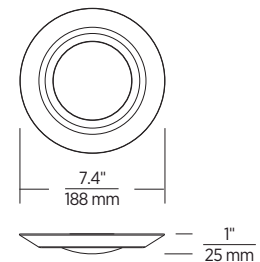

TRAVERSE LYTE

ROUND 6" DOWNLIGHT

The Traverse Lyte is a sleek, low-profile LED Downlight designed for residential and commercial applications. Integrated, high-efficiency LEDs provide even, uniform illumination from edge to edge. This fixture provides a cost-effective solution for applications such as bathrooms, closets, hallways, and much more.

SPECIFICATIONS

DELIVERED LUMENS	925
WATTS	13.3
EFFICACY	70
CRI	90+
CCT	3000K
COLOR CONSISTENCY	3-step
INPUT VOLTAGE	120V
DIMMING ¹	5%
CONSTRUCTION	Trim: Stamped aluminum Lens: Polycarbonate
FINISH	White
WIRING	6.5" wires
JUNCTION BOX COMPATIBILITY	3 in./4 in.: Round, Octagonal, Shallow (Pancake)
GENERAL LISTINGS	CSA Listed. Wet-rated. Approved for use in closet spaces per NEC Article 410.16
CALIFORNIA TITLE 24	Registered CEC Appliance Database. Complies with CEC 2019 Title 24 Part 6 (JA8-2016, JA8-2019).
L70	50,000 hours min
WARRANTY ²	5 years

SHIPPING INFORMATION

PACKAGE TYPE	PRODUCT	QTY	UPC	LENGTH	WIDTH	HEIGHT	CUBE	WEIGHT	FREIGHT CLASS	UPS SHIP
INDIVIDUAL	14550S-15	1	785652122545	7.5"	7.3"	1.5"	0.05	0.5 LBS		YES
MASTER PACK	14550S-15	20	10785652122542	16.5"	15.8"	9.3"	1.39	12.4 LBS		YES
PALLET	14550S-15	960		48"	40"	77"	85.56	480 LBS	125	NO

TRAVERSE LYTE

ROUND 6" DOWNLIGHT

PROJECT INFORMATION

JOB NAME AND INFORMATION

FIXTURE TYPE AND QUANTITY

NOTES
