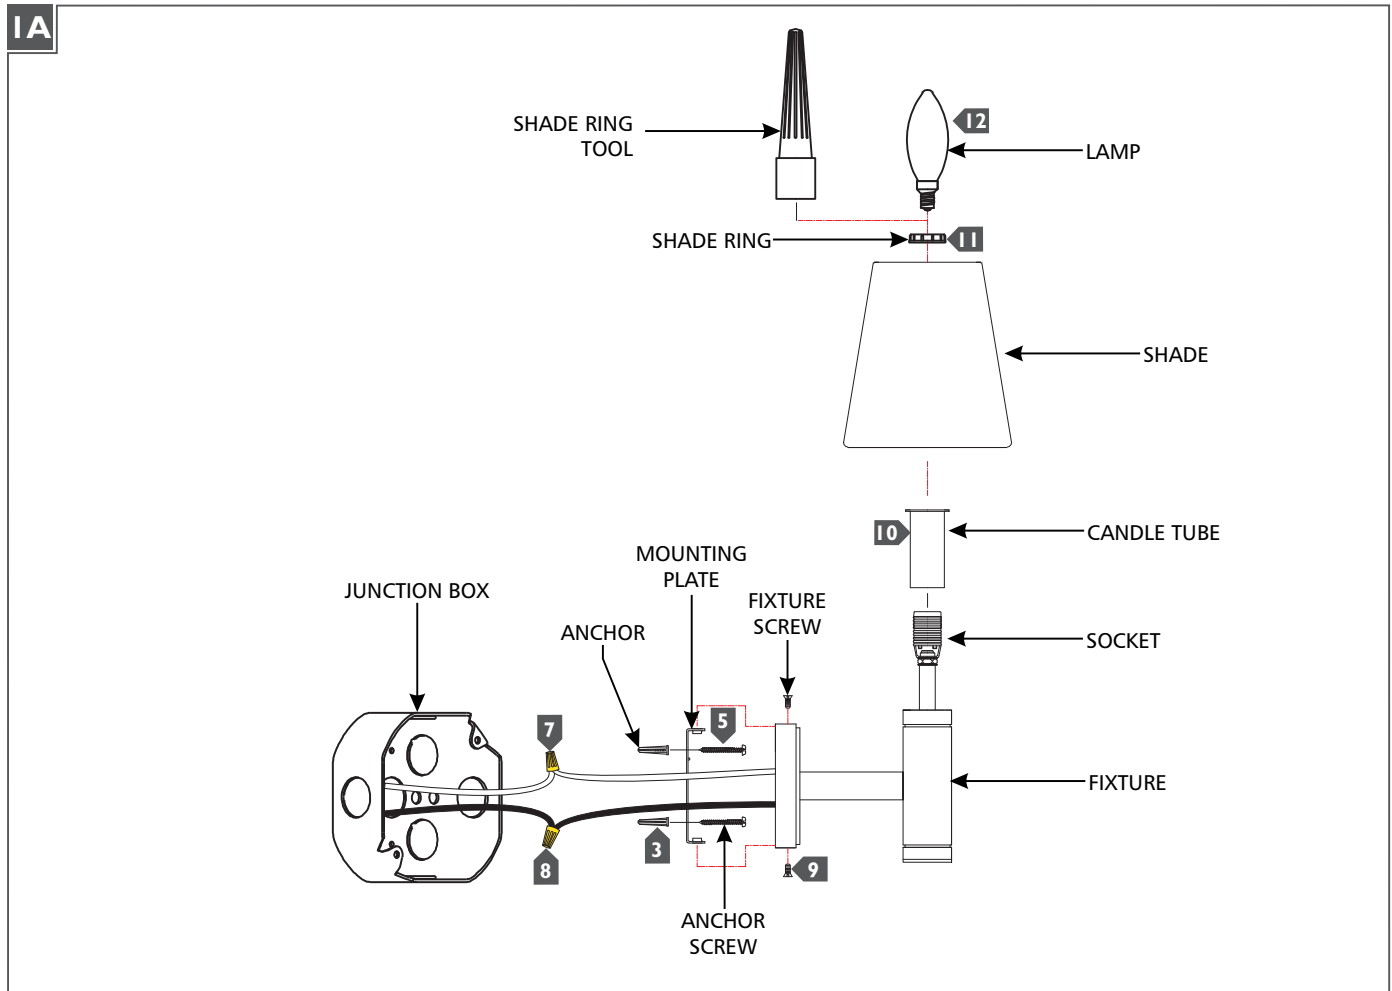

Beckham 2, 3 and 4 Light Vanity

TV1022, TV1033, TV1044 | 1.0

GENERATION LIGHTING

Vanity**GENERAL PRODUCT INFORMATION:**

These fixtures are intended to be installed utilizing NEC compliant junction boxes.

This product is safety listed for damp locations.

Use minimum 90°C supply conductors.

- 1** Temporarily install the mounting plate to the junction box.
- 2** Mark the anchor hole locations through the mounting plate, then remove the mounting plate.
- 3** Drill appropriate sized holes and install the anchors.
- 4** Secure the mounting plate to the junction box.
- 5** Screw the anchor screws into the anchors.
- 6** Connect the fixture ground wire to a suitable ground in accordance to local electrical codes.
- 7** Connect the white fixture wire to the neutral power line wire with a wire nut.
- 8** Connect the black fixture wire to the hot power line wire with a wire nut.
- 9** Mount the fixture onto the mounting plate and secure it in place with the fixture screws.
- 10** Install the candle tube(s) by placing it over the socket(s).
- 11** Install the shade(s) by placing it over the socket(s) then use the shade ring tool to tighten the shade ring onto the socket.
- 12** Screw the lamp(s) into the socket(s). Refer to the label on the socket for Max Wattage Information.