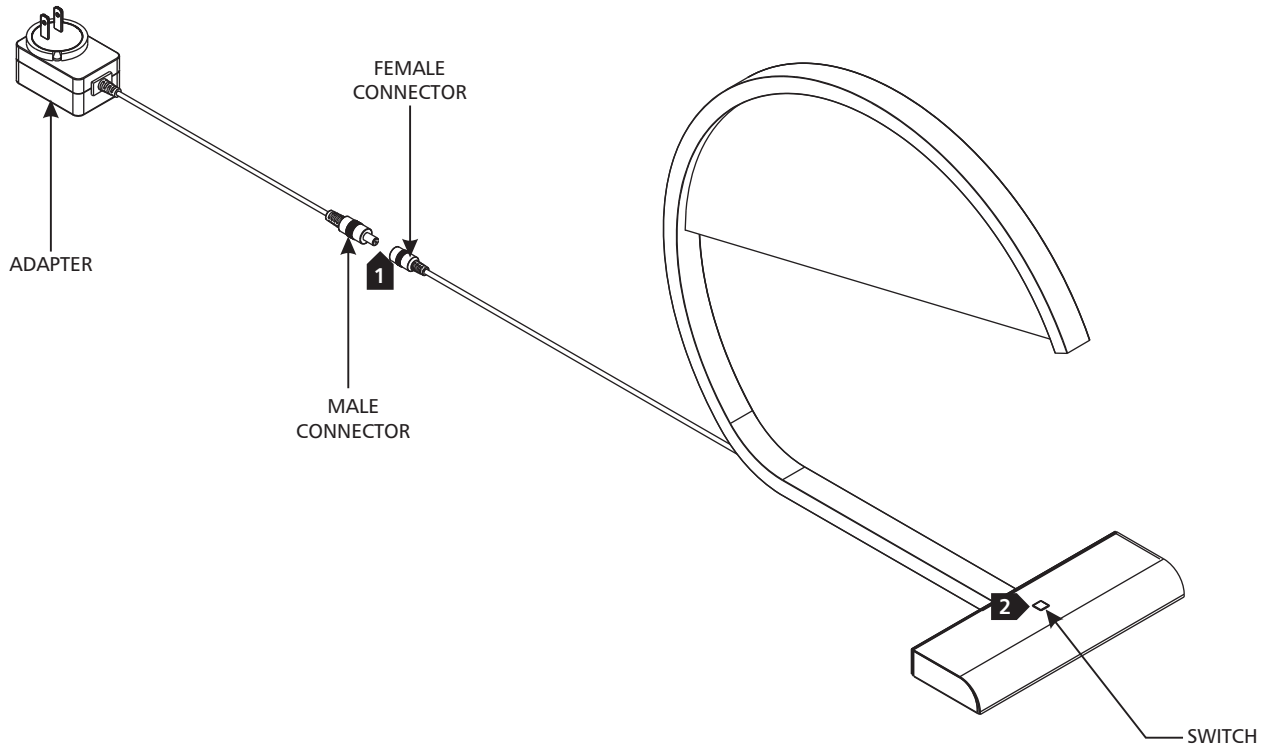

## GENERAL PRODUCT INFORMATION:

This product is suitable for dry locations only.

This instruction shows a typical installation.

**SAVE THESE INSTRUCTIONS!**

# Install the Fixture

1A

- 1** Connect the male connector from the adapter to the female adapter on the fixture.
- 2** Use the switch to turn the fixture on/off and to change dimming levels by tapping on the touch sensitive switch.