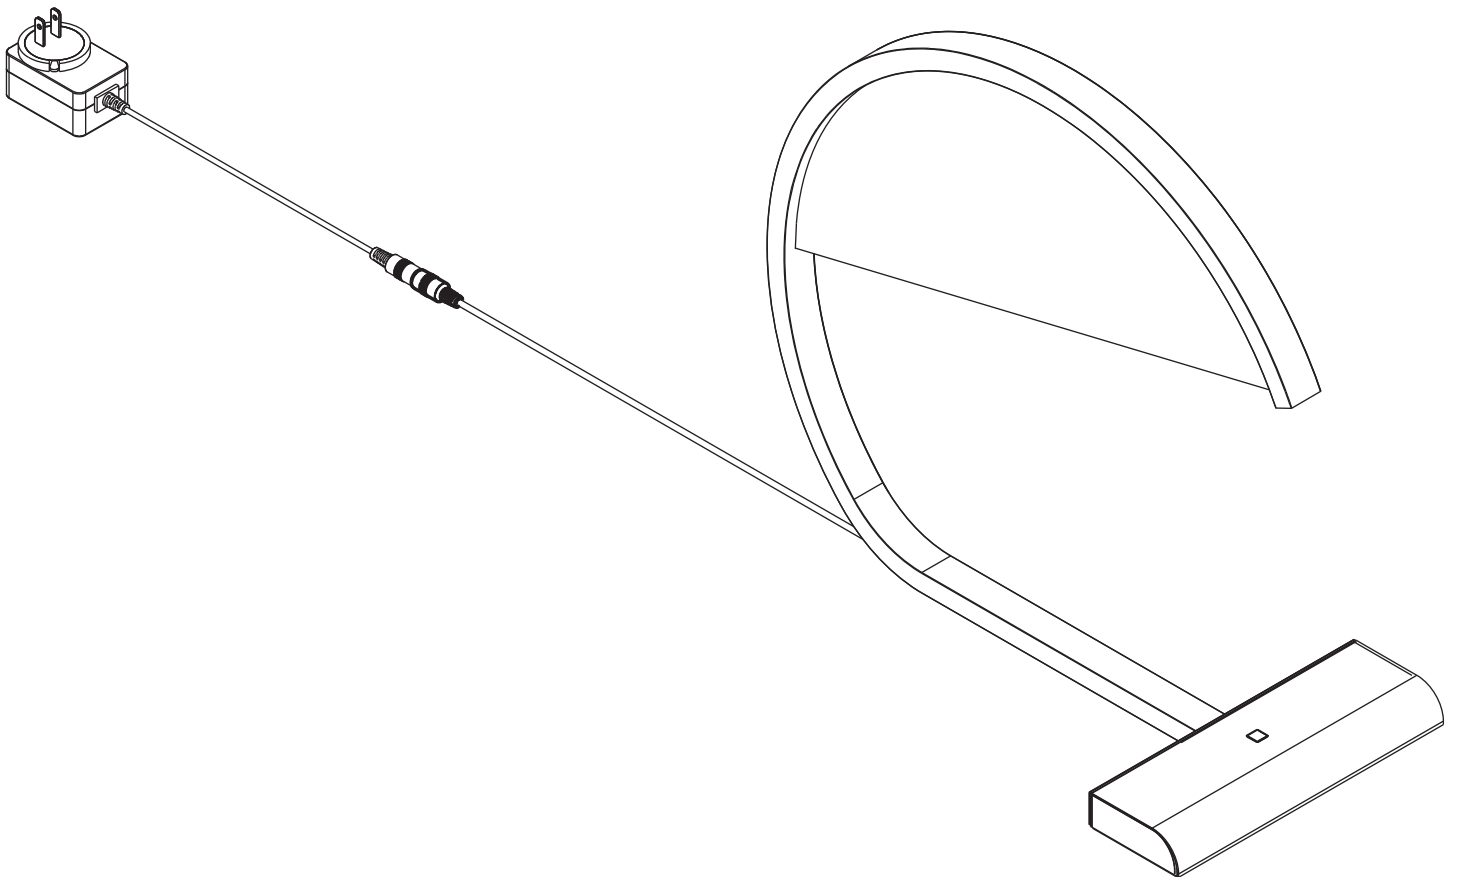

## GENERAL PRODUCT INFORMATION:

This product is suitable for dry locations only.

This instruction shows a typical installation.

**SAVE THESE INSTRUCTIONS!**

# Install the Fixture

1A

- 1** Connect the male connector from the adapter to the female adapter on the fixture.
- 2** Use the switch to turn the fixture on/off and to change dimming levels by tapping on the touch sensitive switch.