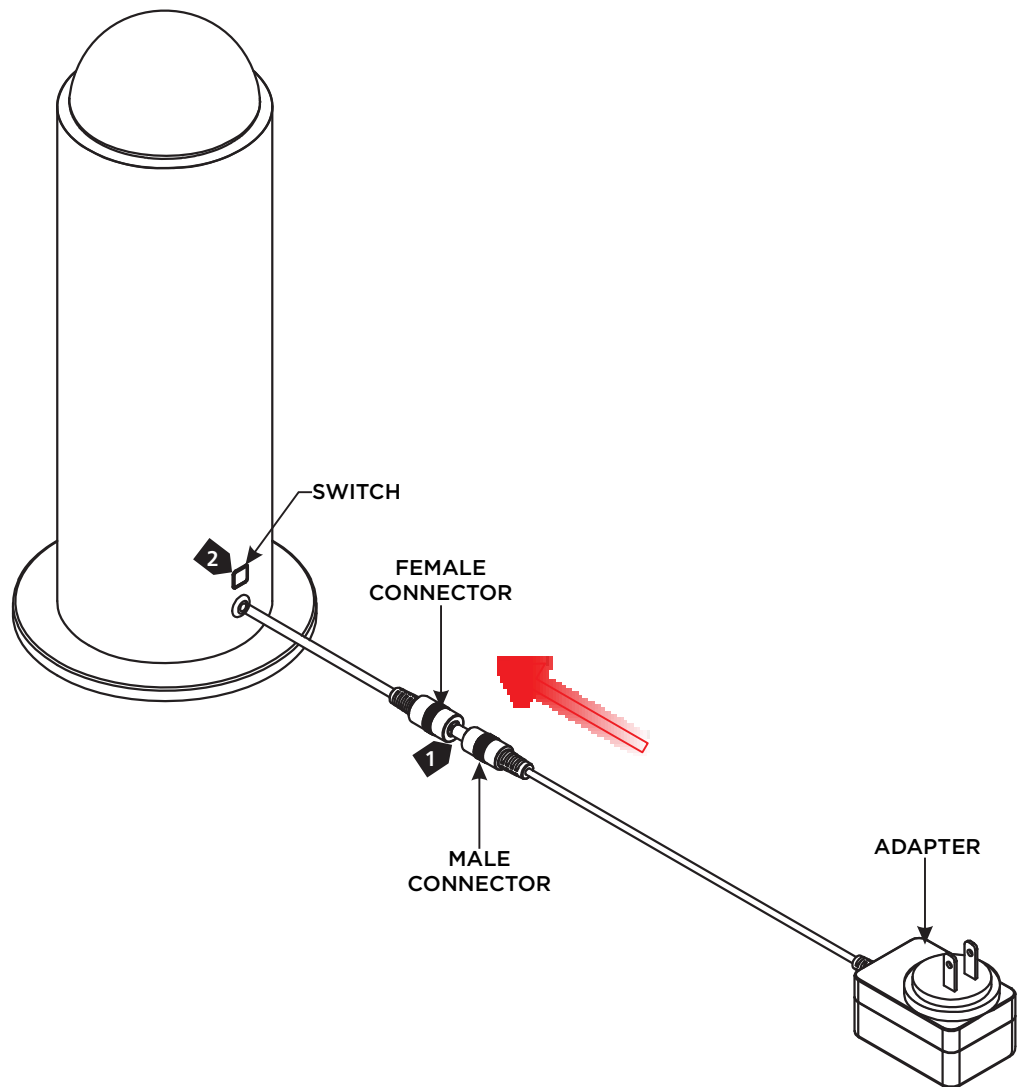

## Install the Fixture

1A

- 1 Connect the male connector from the adapter to the female adapter on the fixture.
- 2 Use the switch to cycle the dimming and on/off settings.