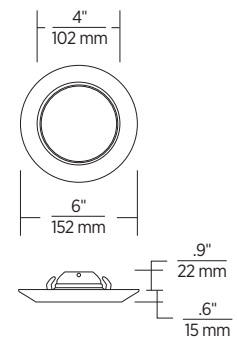

ROUND 6", WHITE

SPECIFICATIONS

DELIVERED LUMENS	800
WATTS	13.8
EFFICACY	57
CRI	90+
CCT	3000K
COLOR CONSISTENCY	3-step
INPUT VOLTAGE	120V
DIMMING ¹	5%
CONSTRUCTION	Housing: Polished aluminum Trim: Polycarbonate
FINISH	White
GENERAL LISTINGS	CSA Listed. Wet-rated. Approved for use in closet storage spaces per NEC Article 410.16
WIRING	6.5" j-box mounted
CALIFORNIA TITLE 24	Registered CEC Appliance Database. Complies with CEC 2019 Title 24 Part 6 (JA8-2016, JA8-2019).
L70	50,000 hours min
WARRANTY ²	5 years

PACKAGE TYPE	PRODUCT	QTY	UPC	LENGTH	WIDTH	HEIGHT	CUBE	WEIGHT	FREIGHT CLASS	UPS SHIP
INDIVIDUAL	14916RD-15	1	785652073069	6.5"	6.25"	1.75"	0.041	6 LBS	60	YES
MASTER PACK	14916RD-15	24	10785652073066	20"	13.5"	8.5"	1.328	15.6 LBS	60	YES
NJ PALLET		1200		48"	40"	72.5"	85.556	780 LBS		NO
NV PALLET		1200		48"	40"	73"	81.11	780 LBS		NO