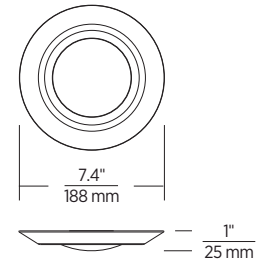

TRAVERSE LYTE

ROUND 6" DOWNLIGHT

The Traverse Lyte is a sleek, low-profile LED Downlight designed for residential and commercial applications. Integrated, high-efficiency LEDs provide even, uniform illumination from edge to edge. This fixture provides a cost-effective solution for applications such as bathrooms, closets, hallways, and much more.

ROUND 6", WHITE

SPECIFICATIONS

DELIVERED LUMENS	850
WATTS	13
EFFICACY	65
CRI	90+
CCT	3000K
COLOR CONSISTENCY	3-step
INPUT VOLTAGE	120V
DIMMING ¹	5%
CONSTRUCTION	Housing: Polished aluminum Trim: Polycarbonate
FINISH	White
GENERAL LISTINGS	CSA Listed. Wet-rated. Approved for use in closet storage spaces per NEC Article 410.16
WIRING	6.5" j-box mounted
CALIFORNIA TITLE 24	Registered CEC Appliance Database. Complies with CEC 2019 Title 24 Part 6 (JA8-2016, JA8-2019).
L70	50,000 hours min
WARRANTY ²	5 years

SHIPPING INFORMATION

PACKAGE TYPE	PRODUCT	QTY	UPC	LENGTH	WIDTH	HEIGHT	CUBE	WEIGHT	FREIGHT CLASS	UPS SHIP
INDIVIDUAL	14550S-15	1	785652122545	7.5"	7.3"	1.5"	0.048	0.05 LBS	93	YES
MASTER PACK	14550S-15	20	10785652122542	16.4"	15.7"	8.8"	1.311	12.4 LBS	93	YES
NJ PALLET		960		48"	40"	77"	85.556	480 LBS		NO
NV PALLET		960		48"	40"	72"	80	597.6 LBS		NO

TRAVERSE LYTE

ROUND 6" DOWNLIGHT

PROJECT INFORMATION

JOB NAME AND INFORMATION

FIXTURE TYPE AND QUANTITY

NOTES
