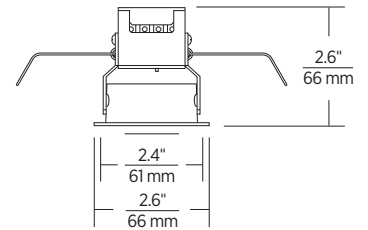

ORDERING INFORMATION

FIXTURE

PRODUCT

95411S-15	LUCERNE NICHE ROUND, FIXED 2700K, 12V, WHITE
95511S-15	LUCERNE NICHE ROUND, FIXED 2700K, 24V, WHITE
95511S-171	LUCERNE NICHE ROUND, FIXED 2700K, 24V, BRONZE
95412S-15	LUCERNE NICHE ROUND, FIXED 3000K, 12V, WHITE
95412S-171	LUCERNE NICHE ROUND, FIXED 3000K, 12V, BRONZE
95512S-15	LUCERNE NICHE ROUND, FIXED 3000K, 24V, WHITE
95512S-171	LUCERNE NICHE ROUND, FIXED 3000K, 24V, BRONZE
95620	ROMEX CONNECTOR¹

Romex Connector
Used in lieu of existing cap on top of Lucarne Niche lights for Romex and MC connectors.

¹ - Romex Connector is used in lieu of existing cap on top of Lucarne Niche Lights for Romex and MC Connections.