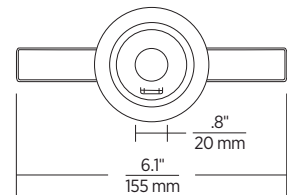

ORDERING INFORMATION

FIXTURE

PRODUCT

95411S-15	LUCERNE NICHE ROUND, FIXED 2700K, 12V, WHITE
95511S-15	LUCERNE NICHE ROUND, FIXED 2700K, 24V, WHITE
95511S-171	LUCERNE NICHE ROUND, FIXED 2700K, 24V, BRONZE
95412S-15	LUCERNE NICHE ROUND, FIXED 3000K, 12V, WHITE
95412S-171	LUCERNE NICHE ROUND, FIXED 3000K, 12V, BRONZE
95512S-15	LUCERNE NICHE ROUND, FIXED 3000K, 24V, WHITE
95512S-171	LUCERNE NICHE ROUND, FIXED 3000K, 24V, BRONZE
95620	ROMEX CONNECTOR¹

Romex Connector
Used in lieu of existing cap on top of Lucarne Niche lights for Romex and MC connectors.

¹ - Romex Connector is used in lieu of existing cap on top of Lucarne Niche Lights for Romex and MC Connections.