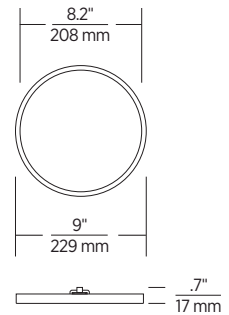

ROUND 9", WHITE

SPECIFICATIONS

DELIVERED LUMENS	1150
WATTS	20
EFFICACY	57
CRI	90+
CCT	3000K
COLOR CONSISTENCY	3-step
INPUT VOLTAGE	120V
DIMMING ¹	10%
CONSTRUCTION	Housing: Polished aluminum Trim: Polyresin
FINISH	White
GENERAL LISTINGS	ETL Listed. Wet-rated. Approved for use in closet storage spaces per NEC Article 410.16
WIRING	6.5" j-box mounted
CALIFORNIA TITLE 24	Registered CEC Appliance Database. Complies with CEC 2019 Title 24 Part 6 (JA8-2016, JA8-2019).
L70	50,000 hours min
WARRANTY ²	5 years

PACKAGE TYPE	PRODUCT	QTY	UPC	LENGTH	WIDTH	HEIGHT	CUBE	WEIGHT	FREIGHT CLASS	UPS SHIP
INDIVIDUAL	14829RD-15	1	785652073137	9.4"	9.4"	1.75"	0.089	1.2 LBS	70	YES
MASTER PACK	14829RD-15	20	10785652073134	19.5"	19"	7.5"	1.608	24.8 LBS	70	YES
NJ PALLET		800		48"	40"	77"	85.556	1984 LBS		YES
NV PALLET		960		48"	40"	77"	85.556	1190.4 LBS		YES