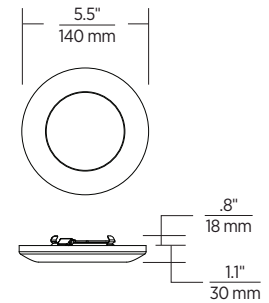

ROUND 5.5", WHITE

SPECIFICATIONS

DELIVERED LUMENS	850
WATTS	13
EFFICACY	65
CRI	90+
CCT	3000K
COLOR CONSISTENCY	3-step
INPUT VOLTAGE	120V
DIMMING ¹	5%
CONSTRUCTION	Housing: Polished aluminum Trim: Polycarbonate
FINISH	White
GENERAL LISTINGS	CSA Listed. Wet-rated. Approved for use in closet storage spaces per NEC Article 410.16
WIRING	6.5" j-box mounted
CALIFORNIA TITLE 24	Registered CEC Appliance Database. Complies with CEC 2019 Title 24 Part 6 (JA8-2016, JA8-2019).
L70	50,000 hours min
WARRANTY ²	5 years

PACKAGE TYPE	PRODUCT	QTY	UPC	LENGTH	WIDTH	HEIGHT	CUBE	WEIGHT	FREIGHT CLASS	UPS SHIP
INDIVIDUAL	14620S-15	1	785652130618	5.7"	5.7"	1.375"	0.026	0.4 LBS		
MASTER PACK		20	10785652073219	14.75"	12.2"	6.5"	6.77	10.3 LBS		