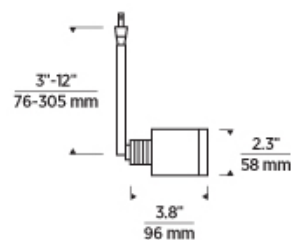

## SPECIFICATIONS

PRIMARY MATERIAL	Metal
SHADE MATERIAL	Metal
NET WEIGHT	1.03 lbs
HEIGHT	2.3in
WIDTH	3.8in
LENGTH	2.3in
BEAM SPREAD	
UP LIGHT / DOWN LIGHT / BOTH?	
WET LISTED	
DAMP LISTED	
DRY LISTED	Yes
MIN. HANGING HEIGHT	3in
MAX HANGING HEIGHT	3in
TOTAL CORD LENGTH	
SLOPED CEILING ADAPTABLE?	No
GENERAL LISTING	ETL Listed
INCLUDES	