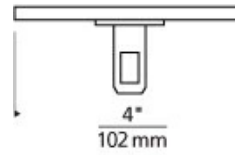

JOB NAME _____

NOTES _____

MONORAIL 4" ROUND POWER FEED CANOPY LOW-PROFILE SINGLE-FEED

SPECIFICATIONS

PRIMARY MATERIAL	
SHADE MATERIAL	
NET WEIGHT	0.48 lbs
HEIGHT	1in
WIDTH	4.5in
LENGTH	4.5in
WET LISTED	
DAMP LISTED	
DRY LISTED	
GENERAL LISTING	ETL Listed
INCLUDES	