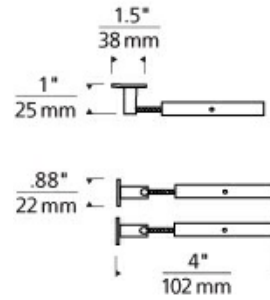

KABLE LITE SLIMLINE TURNBUCKLES

PRODUCT FEATURES

LAMPING

For short, straight runs (runs under 20'). Mount to wall or ceiling. When ceiling mounted, cables drop 1" from ceiling. Pair. If mounting to metal, order isolating version.

Kable Lite Slimline Turnbuckles

Kable Lite Slimline Turnbuckles

ORDERING INFORMATION

700PRTT1	SHAPE OR SIZE	LENGTH (A)	FINISH
	CONDUCTIVE ISOLATING	1"	S SATIN NICKEL

700PRTT1 _____

JOB NAME _____

NOTES _____

KABLE LITE SLIMLINE TURNBUCKLES

SPECIFICATIONS

PRIMARY MATERIAL	
SHADE MATERIAL	
NET WEIGHT	0.4 lbs
HEIGHT	4in
WIDTH	1in
LENGTH	4in
WET LISTED	
DAMP LISTED	
DRY LISTED	
GENERAL LISTING	ETL Listed
INCLUDES	