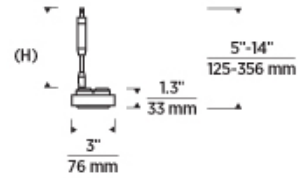

700 _____ BRM _____

JOB NAME _____

NOTES _____

BRIM HEAD

SPECIFICATIONS

PRIMARY MATERIAL	Metal
SHADE MATERIAL	
NET WEIGHT	0.79 lbs
HEIGHT	1.3in
WIDTH	3in
LENGTH	3in
BEAM SPREAD	
UP LIGHT / DOWN LIGHT / BOTH?	
WET LISTED	
DAMP LISTED	
DRY LISTED	Yes
MIN. HANGING HEIGHT	4.8in
MAX HANGING HEIGHT	13.8in
TOTAL CORD LENGTH	
SLOPED CEILING ADAPTABLE?	No
GENERAL LISTING	ETL Listed
INCLUDES	