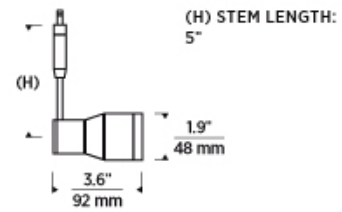

Note. Note. MP includes 4" Round Flush Canopy. For custom stem lengths, please contact the Quotes Department.

700 \_\_\_\_\_ ACE \_\_\_\_\_

JOB NAME \_\_\_\_\_

NOTES \_\_\_\_\_

\_\_\_\_\_

## SPECIFICATIONS

PRIMARY MATERIAL	Metal
SHADE MATERIAL	Metal
NET WEIGHT	1.5 lbs
HEIGHT	1.9in
WIDTH	1.9in
LENGTH	3.6in
BEAM SPREAD	
UP LIGHT / DOWN LIGHT / BOTH?	
WET LISTED	
DAMP LISTED	
DRY LISTED	Yes
MIN. HANGING HEIGHT	5in
MAX HANGING HEIGHT	5in
TOTAL CORD LENGTH	
SLOPED CEILING ADAPTABLE?	No
GENERAL LISTING	ETL Listed
INCLUDES	