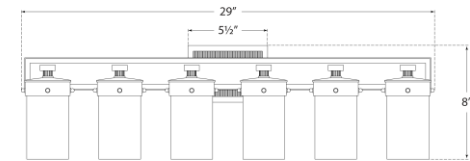

SPEC SHEET

Marais Six-Light Bath Sconce

Item # TOB 2317PN-CG

Designer: Thomas O'Brien

Height: 8"

Width: 29"

Extension: 6.75"

Backplate: 4.25" x 5.5" Rectangle

Finishes: BZ/HAB, HAB, PN

Glass Options: CG, WG

Shade Details: 3" x 5.25"

Socket: 6 - E12 Candelabra

Wattage: 6 - 40 B

Note: Weight Requires Special Installation

Front View

Side View