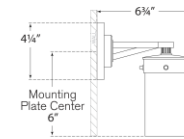

SPEC SHEET

Marais Six-Light Bath Sconce

Item # TOB 2317PN-CG

Designer: Thomas O'Brien

Height: 8"

Width: 29"

Extension: 6.75"

Backplate: 4.25" x 5.5" Rectangle

Finishes: BZ/HAB, HAB, PN

Glass Options: CG, WG

Shade Details: 3" x 5.25"

Socket: 6 - E12 Candelabra

Wattage: 6 - 40 B

Note: Weight Requires Special Installation

Front View

Side View