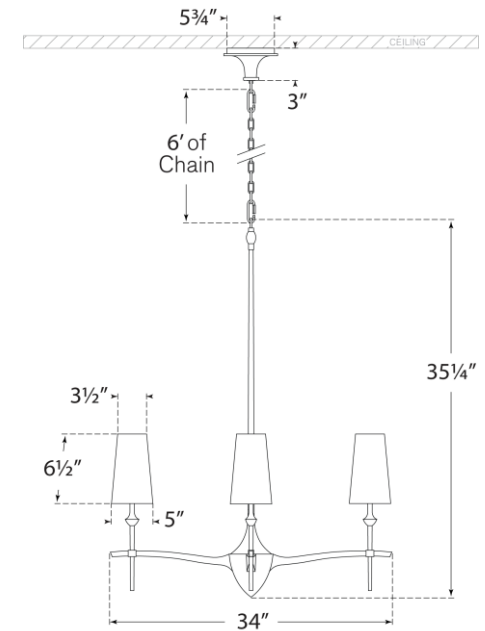

TEAR SHEET

Pippa Large Chandelier

Item # TOB 5736AI-L

Designer: Thomas O'Brien

Height: 35"

Width: 34"

Canopy: 5.75" Round

Finishes: AI, BSL, G, PW

Shade Treatments: L

Shade Details: 3.5" x 5" x 6.5" Banded

Socket: 4 - E12 Candelabra

Wattage: 4 - 40 B11

Weight: 12 Pounds

Front View