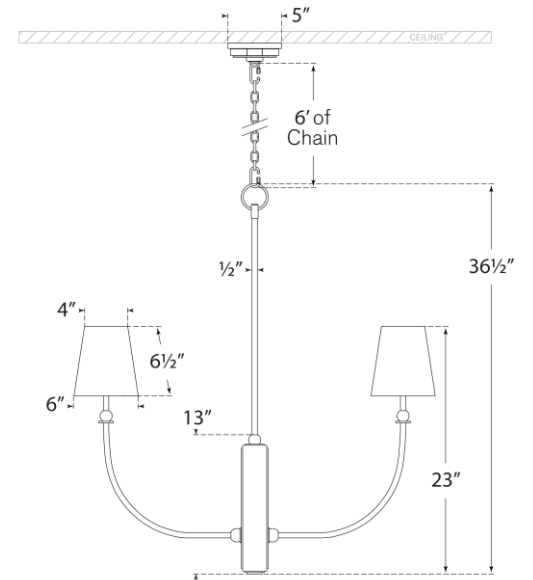

TEAR SHEET

Hulton Large Chandelier

Item # TOB 5190BZ/HAB-L

Designer: Thomas O'Brien

Height: 36.5"

Width: 36"

Canopy: 5" Square

Finishes: BZ/HAB, HAB, PN

Shade Treatments: L

Shade Details: 4" x 6" x 6.5"

Socket: 8 - E12 Candelabra

Wattage: 8 - 40 B11

Weight: 36 Pounds

Top View(1:2)

Side View