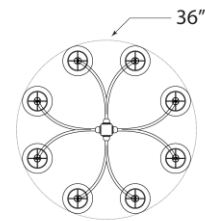

TEAR SHEET

Hulton Large Chandelier

Item # TOB 5190BZ/HAB-L

Designer: Thomas O'Brien

Height: 36.5"

Width: 36"

Canopy: 5" Square

Finishes: BZ/HAB, HAB, PN

Shade Treatments: L

Shade Details: 4" x 6" x 6.5"

Socket: 8 - E12 Candelabra

Wattage: 8 - 40 B11

Weight: 36 Pounds

Top View(1:2)

Side View