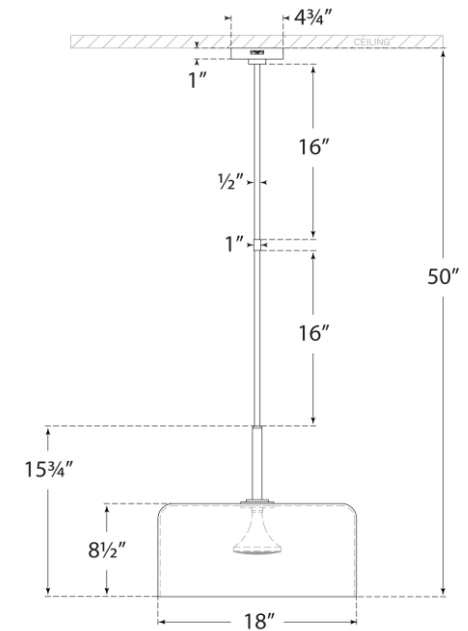

TEAR SHEET

Rochester 18" Dome Pendant

Item # KS 5112PN-CG

Designer: kate spade new york

O/A Height: 50"

Fixture Height: 15.75"

Min. Custom Height: 22"

Width: 18"

Canopy: 4.75" Round

Finishes: PN, SB

Glass Options: CG

Socket: Dedicated LED

Wattage: 9w (950lm)

Weight: 14 Pounds

Note: Custom Height Available

Front View