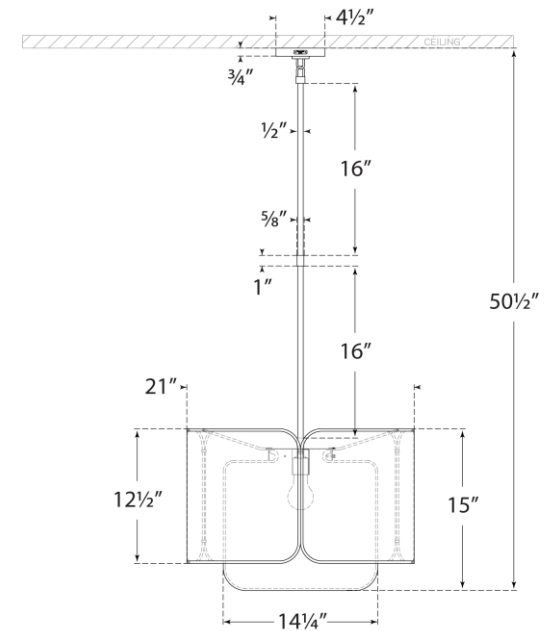

TEAR SHEET

Eyre Medium Hanging Shade

Item # KS 5081PN/WG-L/LLC

Designer: kate spade new york

O/A Height: 50.25"

Fixture Height: 15"

Min. Custom Height: 22"

Width: 21"

Canopy: 4.5" Round

Finishes: PN/WG, SB/WG

Shade Treatments: L/LLC, NL/CRE

Socket: E26 Keyless

Wattage: 15 LED A19

Weight: 17 Pounds

Note: Custom Height Available

Front View