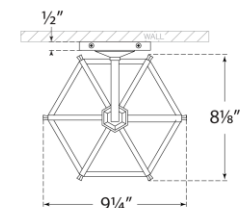

## Afton Single Sconce

Item # JN 2090AI

Designer: Julie Neill

Height: 20.5"

Width: 9.25"

Extension: 9"

Backplate: 4.5" Square

Finishes: AI, BSL, G, PW

Socket: E12 Candelabra

Wattage: 60 C

Front View

Top View

Side View