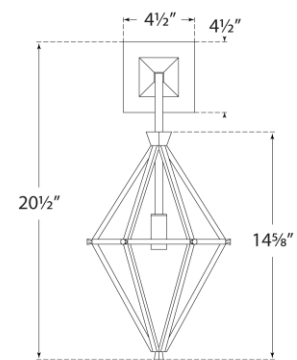

## Afton Single Sconce

Item # JN 2090AI

Designer: Julie Neill

Height: 20.5"

Width: 9.25"

Extension: 9"

Backplate: 4.5" Square

Finishes: AI, BSL, G, PW

Socket: E12 Candelabra

Wattage: 60 C

Front View

Top View

Side View