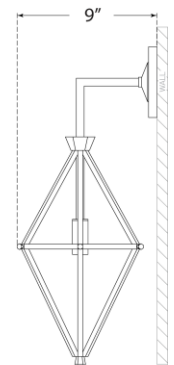

## Afton Single Sconce

Item # JN 2090AI

Designer: Julie Neill

Height: 20.5"

Width: 9.25"

Extension: 9"

Backplate: 4.5" Square

Finishes: AI, BSL, G, PW

Socket: E12 Candelabra

Wattage: 60 C

Front View

Top View

Side View