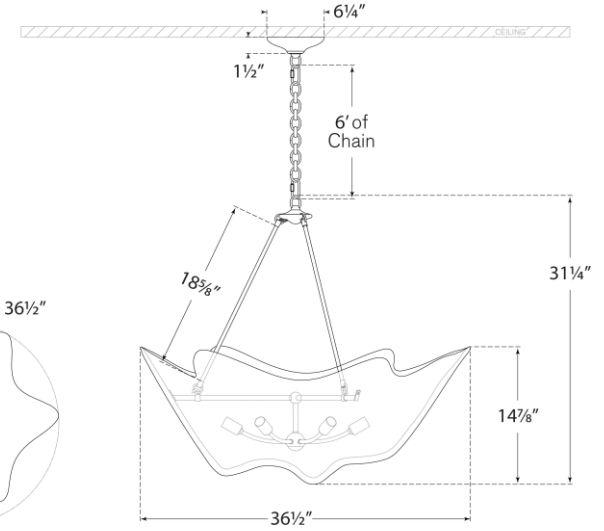

SPEC SHEET

Cosima Large Chandelier

Item # ARN 5249BZ-PW

Designer: AERIN

Height: 31.25"

Width: 36.5"

Canopy: 6.25" Hexagon

Finishes: BZ, HAB, PN

Shade Treatments: PW

Socket: 6 - E12 Candelabra

Wattage: 6 - 40 B

Top View

Front View