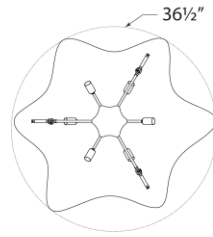

SPEC SHEET

Cosima Large Chandelier

Item # ARN 5249BZ-PW

Designer: AERIN

Height: 31.25"

Width: 36.5"

Canopy: 6.25" Hexagon

Finishes: BZ, HAB, PN

Shade Treatments: PW

Socket: 6 - E12 Candelabra

Wattage: 6 - 40 B

Top View

Front View